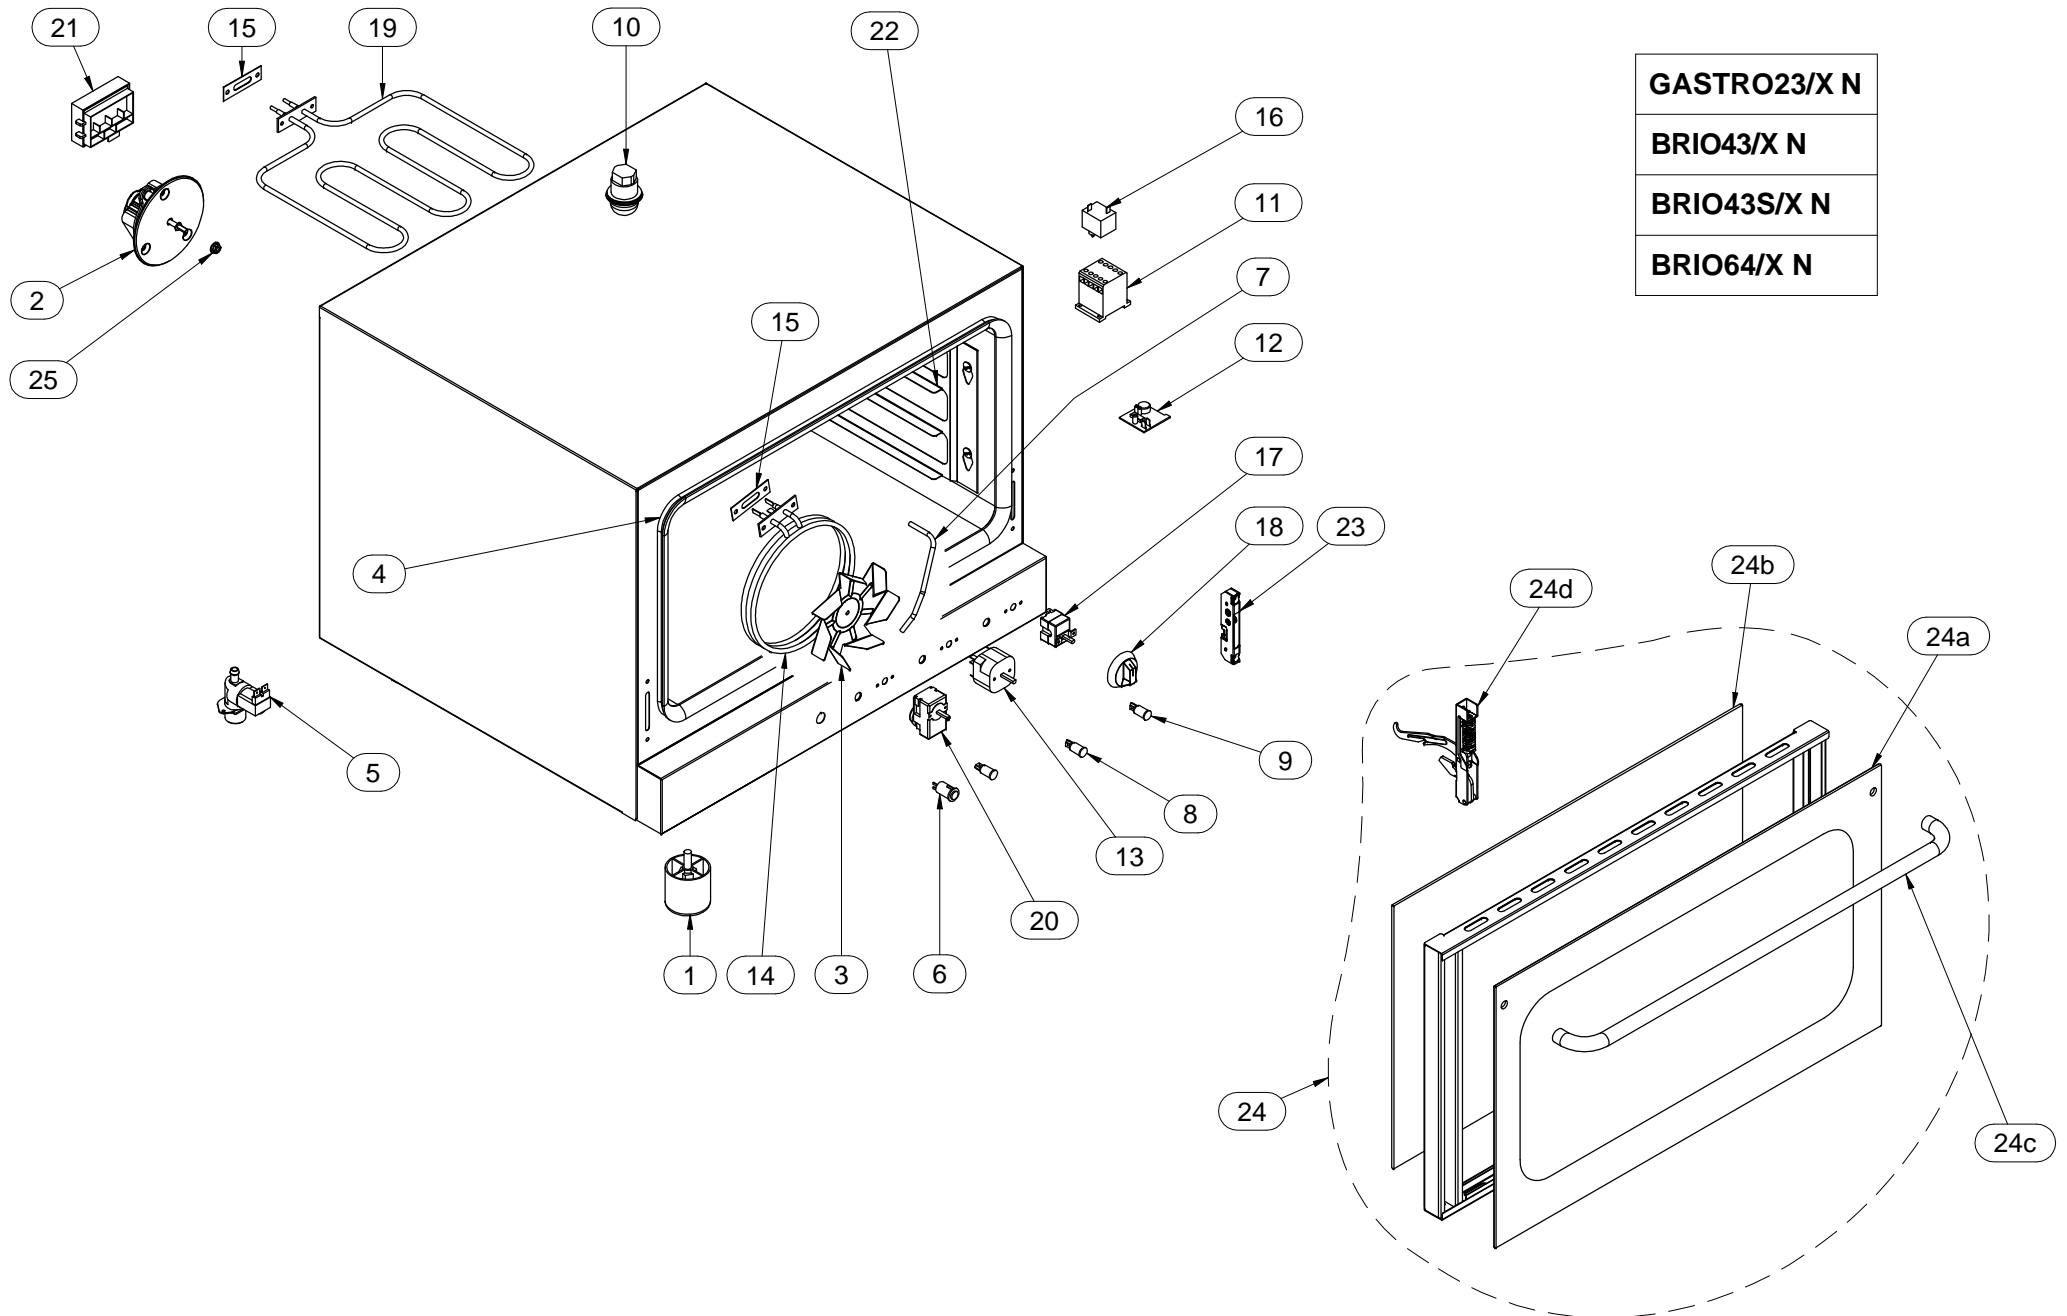

05/2013

Mod: BRIO43/X-N

Production code: 503.004.201

Diamond
catering equipment

Mod./Type: **FORNO ELETTRICO 4T PORTA RIBALTA**
ELECTRIC OVEN 4T DROP DOWN DOOR

cod./num. 2531397.00

data/date: 27/05/2013

GASTRO23/X N
BRIO43/X N
BRIO43S/X N
BRIO64/X N